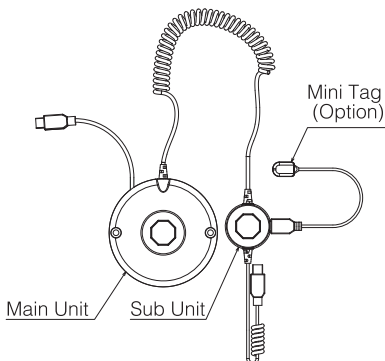

Contents

Main Equipment [1 set]

Remote Controller

Spare Tape

Option (Sold separately)

Main Unit Fixing Tape
(x4)

Sub Unit Fixing Tape
(x1)

Mini Tag

Reinforcing Tape
for LCD surface

Note: Mini Tag is an attachment to prevent theft of SIM Card and Battery out of displayed merchandise by opening back cover.

Operation Manual [1 set]